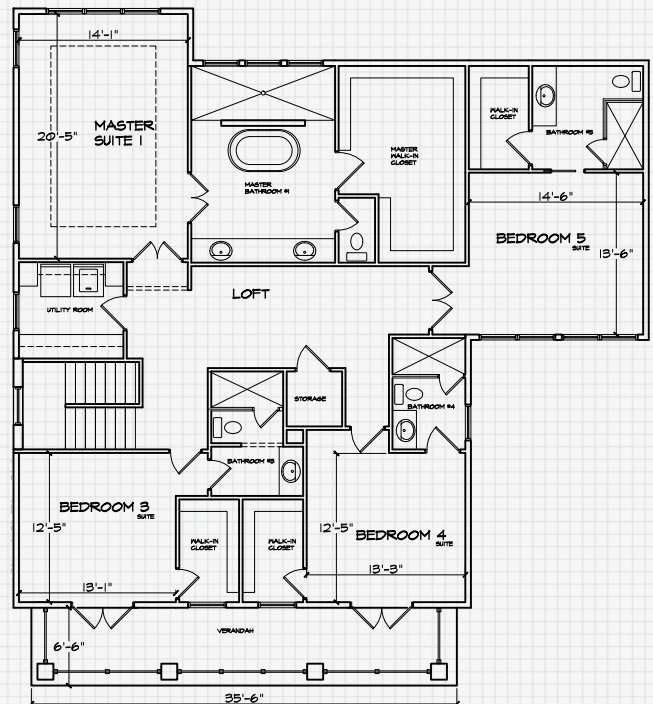

BARNSBURY SQUARE

Traditional

The Barnsbury Square is a Classic treasure. The traditional design evokes a sense of timelessness, luxury and elegance. At the same time, it also emphasizes comfortability, livability and practicality. The exterior is distinguished by bold statement columns and a large upper-level verandah, this simple and yet exquisite architecture defines the Barnsbury Square. Offering two Master Suites, one on each level, this home design is ideal for multi-generational living. The first level offers an open kitchen/grand living area, along with a café that is ideally situated to enjoy the sunrise or sunsets over a cup of coffee or glass of wine. There is also a private study and formal dining room with a connecting butler's pantry that leads to the kitchen. Perfect for entertaining!

1st Floor

2nd Floor

- 4 Bedroom
- 4 Full Baths and 1 Half bath
- Study, Flex Room, Dining Room, Grand Living, and a Butler's Pantry
- 3 Car front entry garage