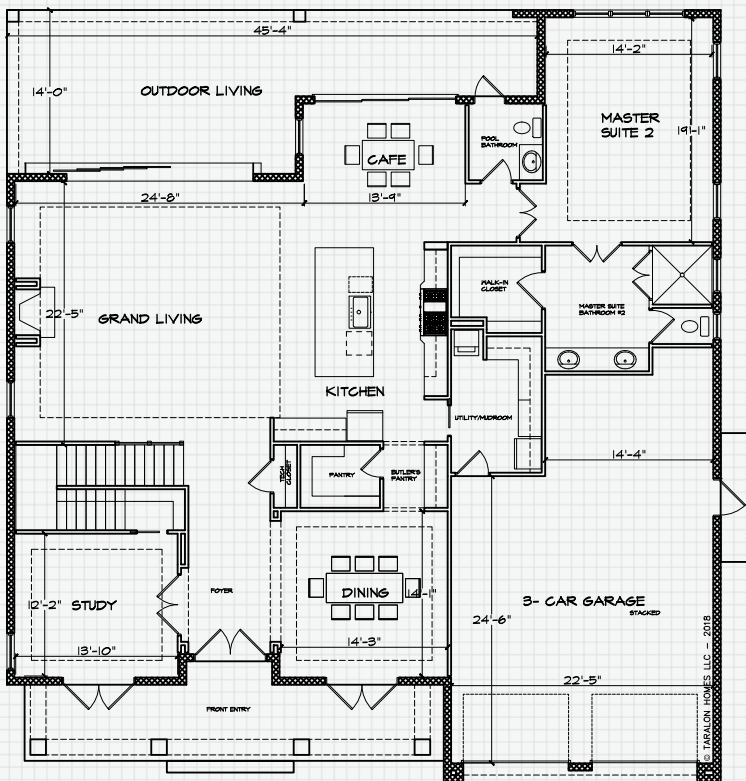

BARNSBURY SQUARE

Traditional

The Barnsbury Square is a Classic treasure. The traditional design evokes a sense of timelessness, luxury and elegance. At the same time, it also emphasizes comfortability, livability and practicality. The exterior is distinguished by bold statement columns and a large upper-level verandah, this simple and yet exquisite architecture defines the Barnsbury Square. Offering two Master Suites, one on each level, this home design is ideal for multi-generational living. The first level offers an open kitchen/grand living area, along with a café that is ideally situated to enjoy the sunrise or sunsets over a cup of coffee or glass of wine. There is also a private study and formal dining room with a connecting butler's pantry that leads to the kitchen. Perfect for entertaining!

1st Floor

2nd Floor

- 4 Bedroom
- 4 Full Baths and 1 Half bath
- Study, Flex Room, Dining Room, Grand Living, and a Butler's Pantry
- 3 Car front entry garage