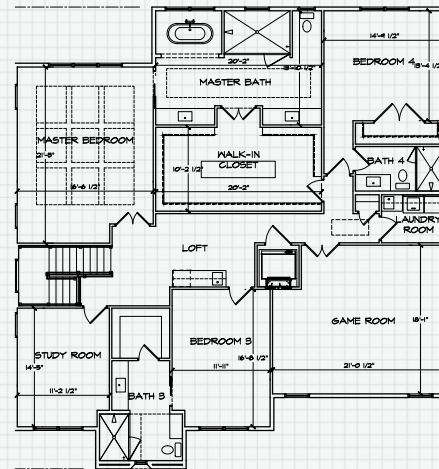

2nd Floor

- 4 Bedrooms, 4 full Baths and 1 half baths, a 3-Car Garage, Grand Room, Game Room, Mud Room, 2 Laundry Rooms, Elevator & More.
- 4,873 square feet of living area and 6,462 square feet under roof.
- Generous $115,000 allowance from Taralon for Pool, Spa, Screen, Decking and more.
- Outdoor Kitchen includes Alfresco 42” gas grill, 24” Versa Power Burner, Best 60” stainless steel wall mount hood and 24” under-counter refrigerator
- Natural gas with drops to 2 fireplaces, cooktop, 2 water heaters, 2 dryers & outdoor kitchen
- Bordeaux has (2) fireplaces, (1) in the Grand Living and (1) on the Lanai
- 7.5” plank Naturally Aged Medallion Collection wood flooring throughout (except wet areas)
- 7” Crown molding in most areas – 8’ doors throughout - Insulated Low-E Windows
- Professionally designed kitchen includes Wolf 48” Dual Fuel Range Top, SubZero panel-ready refrigeration, freezer and wine storage. Undercounter icemaker and beverage center
- High efficiency 16 SEER Trane heat pumps for A/C 2 units separating upstairs and down with programable Wi-Fi thermostats.