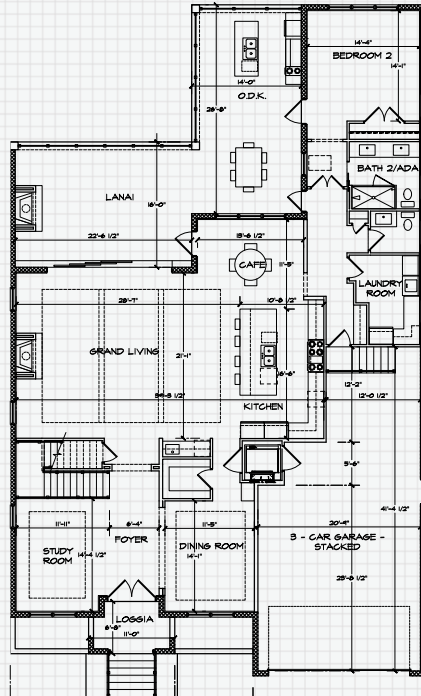

# THE BORDEAUX

*A Contemporary with European Flair*

The modern French Provincial elevation is paired with a beautifully designed contemporary floorplan with all the most popular amenities. As you enter the Grand Foyer, you will find a Study on one side and a separate Dining Room on the other. Continuing on to the Grand Living area features an inviting Fireplace and a massive center island that separates the Grand living space from the Gourmet Kitchen. The whole first floor is perfect for both family time or entertaining guests. The outdoor living space has its own fireplace, outdoor kitchen, pool and spa. There is also a private bedroom suite with its own bath. You can access the 2nd floor by the stairs or a convenient elevator. The upstairs has 2 more Bedroom suites, a 2nd laundry room, Loft, Study Room and a Game Room. The immense Master Suite will be your private retreat that includes a huge walk-in closet, relaxing soaking tub and a separate shower.