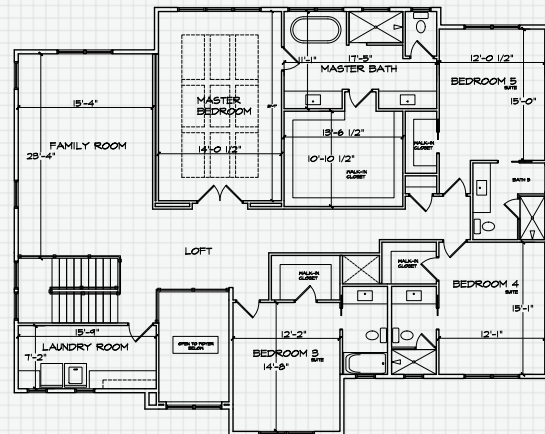

2nd Floor

- 5 Bedrooms, 5 1/2 Baths, and a 3-Car Stacked Garage, with 5121 sq. ft of living area and 6,768 sq. ft under roof
- Kitchen features 48" Wolf dual fuel range, SubZero refrigerator, freezer & a wine cooler
- Professionally designed kitchen layout with large center island and 42" Upper Cabinets
- Natural gas package with drops for water heaters, cooktop, dryers, fireplace, and pool/spa
- Generous $85,000 allowance for Pool, Spa, Screen, Decking and child safety alarm.
- 7.5" plank Naturally Aged Medallion Springs maple wood flooring (except wet areas)
- 7" Crown molding in most areas – 8' doors throughout- Insulated Low-E Windows
- High efficiency 16 SEER Trane heat pumps for A/C- 2 units separating upstairs and down with programmable Wi-Fi thermostats. Zoned system upstairs.
- Structured wiring with media ports in Flex Room, Study, Grand Room, Game Room, Bedrooms, and Lanai.
- Security System w/3 keypads, Surround Sound prewire in Grand Living & Game Room