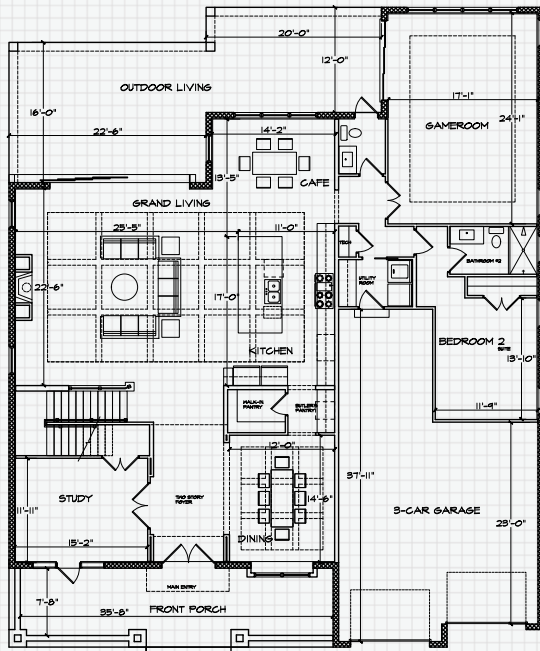

THE SOUTH SHORE

Custom Coastal Living

You and your guests will be very impressed with the features and floorplan of this large traditional coastal style home. With over 5,000 square feet of living area, there are so many wonderful things to love about this perfect family-living design. There is a spacious patio in the front of the home that includes a door opening from the private study. Once inside, across the large entrance hall from the study is the formal dining room with a convenient Butler's Pantry that joins the dining to the Gourmet Kitchen. The Kitchen, Grand Living Room with Fireplace Game Room and the Café all overlook and open to the inviting Outdoor Living area. There is also a Utility Room, Powder Bath, Full Bath and Bedroom. Upstairs, you will find 3 Bedrooms, each with their own Bath, a big Laundry Room, Loft and Family Room. Double doors lead from the loft to the fabulous Master Suite with an expansive walk-in closet. This home offers privacy for everyone and plenty of room to spread out for studies, work or entertainment.