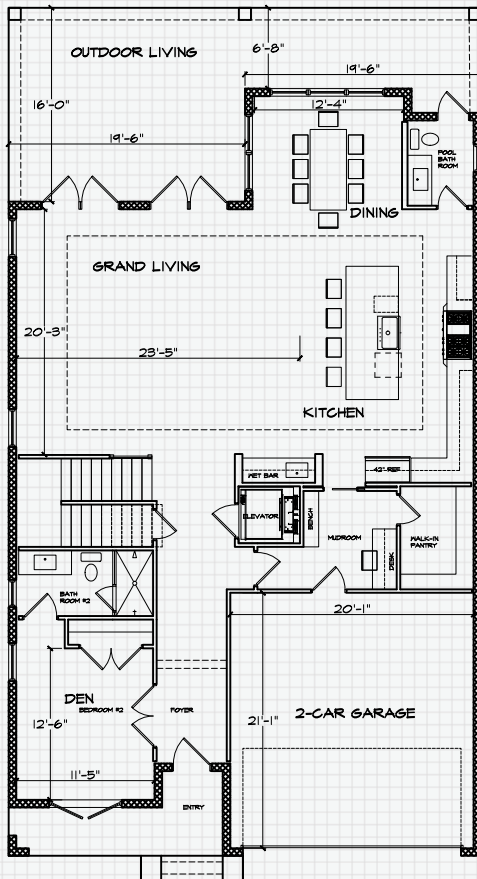

THE WESSEX

Modern English Custom Elegance

Elegance is abundant in this home with 5- Bedroom Suites, Naturally Aged Medallion Collection "Oak Trail Head" wood flooring and a 42" vent-free fireplace. The layout of the Grand Living Room, Kitchen and adjacent Dining Room that opens up beautifully to the outdoor living space makes an amazing area for entertaining. The Kitchen also boasts an oversized island with seating for 4 and top-of-the-line appliances. A Den can also be converted to the 5th bedroom suite and the convenient elevator makes for easy accessibility to the 2nd floor.

1st Floor

2nd Floor

- 5 bedrooms, 5 baths, 1- half pool bath, Upstairs Laundry & 2-Car Garage
- 3,784 Sq. Ft air-conditioned space, with 4,775 Sq. Ft under roof.
- Custom Mahogany Front Door, Cambria Quartz countertops and Wet Bar
- 3-panel solid core 8' tall interior doors and 7" Crown Molding in most areas
- Natural gas package - drops to fireplace, cooktop, water heaters & dryer
- 11' tall ceilings downstairs and 10' 4" ceilings upstairs, see plan for details
- Custom closet systems