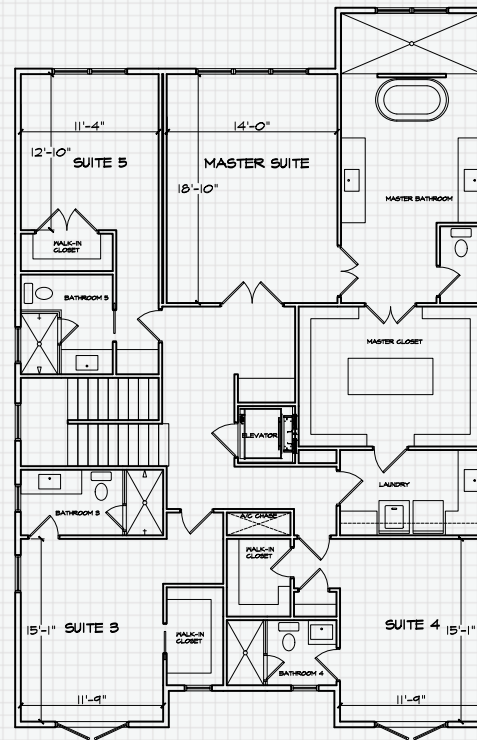

THE WESSEX

Modern English Custom Elegance

Elegance is abundant in this home with 5- Bedroom Suites, Naturally Aged Medallion Collection "Oak Trail Head" wood flooring and a 42" vent-free fireplace. The layout of the Grand Living Room, Kitchen and adjacent Dining Room that opens up beautifully to the outdoor living space makes an amazing area for entertaining. The Kitchen also boasts an oversized island with seating for 4 and top-of-the-line appliances. A Den can also be converted to the 5th bedroom suite and the convenient elevator makes for easy accessibility to the 2nd floor.

1st Floor

2nd Floor

- 5 bedrooms, 5 baths, 1- half pool bath, Upstairs Laundry & 2-Car Garage
- 3,784 Sq. Ft air-conditioned space, with 4,775 Sq. Ft under roof.
- Custom Mahogany Front Door, Cambria Quartz countertops and Wet Bar
- 3-panel solid core 8' tall interior doors and 7" Crown Molding in most areas
- Natural gas package - drops to fireplace, cooktop, water heaters & dryer
- 11' tall ceilings downstairs and 10' 4" ceilings upstairs, see plan for details
- Custom closet systems