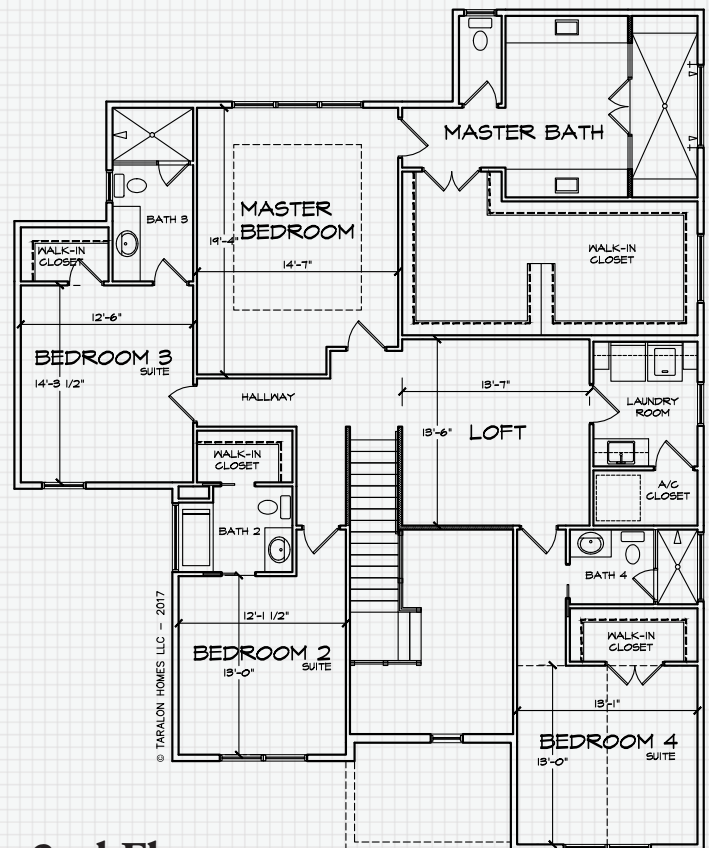

LA ROCHELLE

Come Home to your French Country Estate

This is a stunning French Country style home! The impressive exterior has high pitched roof lines, shingle roof, natural stone veneer and a metal accent roof over the bay window. The spacious Kitchen has plenty of room for seating at the island, a 6-burner gas range with double oven and custom wood mantle hood. In addition to the Grand Living Room with fireplace, the 1st floor also features a Den and a formal Dining Room complete with a Butler's Pantry. On the 2nd floor, you can relax in the vast Master Suite that boasts a huge closet with his and her sections. There is also a Laundry Room upstairs. No detail is missed.

1st Floor

2nd Floor

- 4 bedrooms, 4 full baths, 2 half baths, Den, Café, Loft and 3-car garage
- 3,902 Sq. feet of air-conditioned living space and 5,100 Sq. feet under roof
- 8' 2 panel interior doors, 11' ceilings downstairs and 10' tall upstairs
- 5" Naturally Aged Classic Series wood flooring throughout common areas
- 7" Crown Molding and 7-1/4" base boards in most common areas and Master Suite
- 2 tankless hot water heaters and natural gas for fireplace, dryer and cooktop
- 6' Vinyl fence with 2 gates and a complete landscape package with sprinkler system