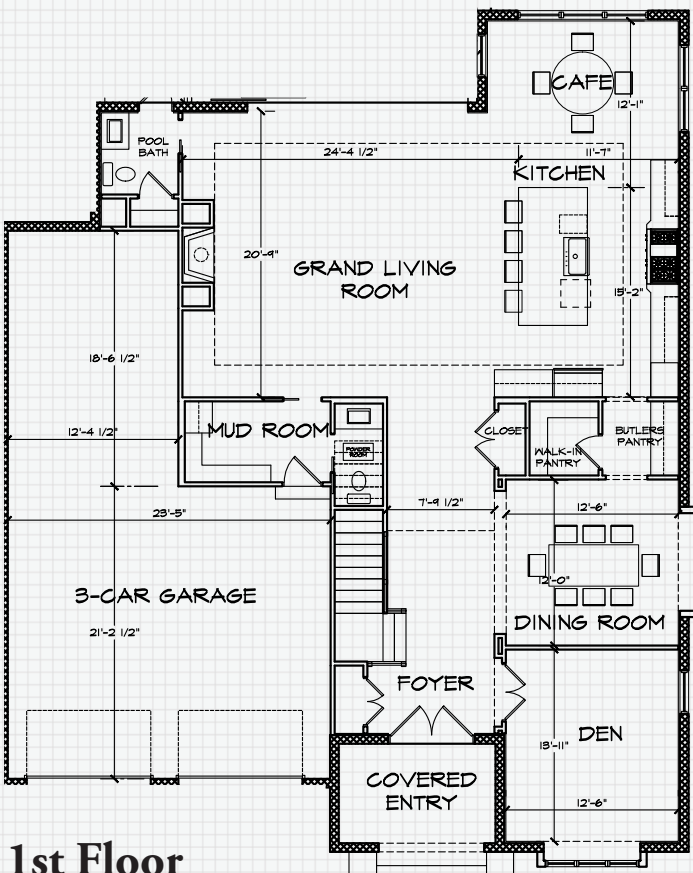

LA ROCHELLE

Come Home to your French Country Estate

This is a stunning French Country style home! The impressive exterior has high pitched roof lines, shingle roof, natural stone veneer and a metal accent roof over the bay window. The spacious Kitchen has plenty of room for seating at the island, a 6-burner gas range with double oven and custom wood mantle hood. In addition to the Grand Living Room with fireplace, the 1st floor also features a Den and a formal Dining Room complete with a Butler's Pantry. On the 2nd floor, you can relax in the vast Master Suite that boasts a huge closet with his and her sections. There is also a Laundry Room upstairs. No detail is missed.

1st Floor

2nd Floor

- 4 bedrooms, 4 full baths, 2 half baths, Den, Café, Loft and 3-car garage
- 3,902 Sq. feet of air-conditioned living space and 5,100 Sq. feet under roof
- 8' 2 panel interior doors, 11' ceilings downstairs and 10' tall upstairs
- 5" Naturally Aged Classic Series wood flooring throughout common areas
- 7" Crown Molding and 7-1/4" base boards in most common areas and Master Suite
- 2 tankless hot water heaters and natural gas for fireplace, dryer and cooktop
- 6' Vinyl fence with 2 gates and a complete landscape package with sprinkler system