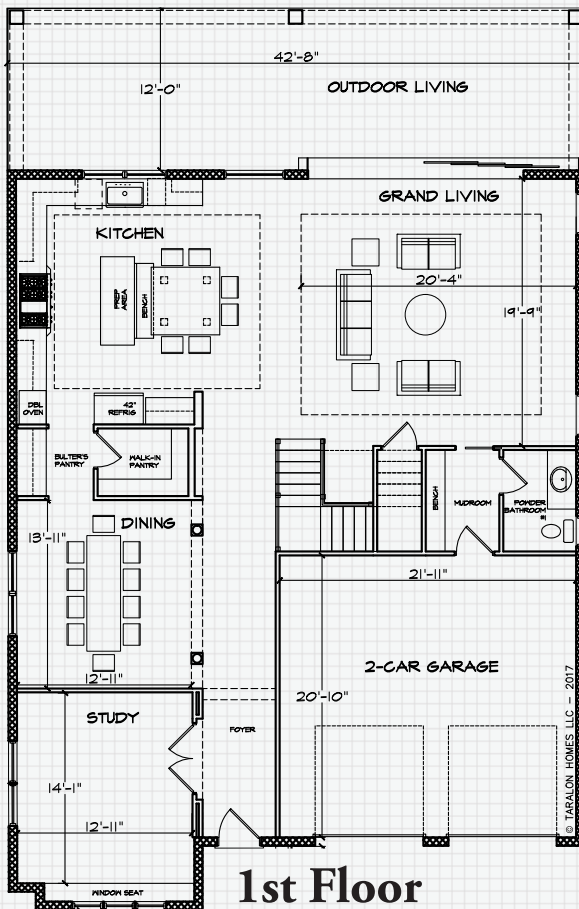

NEW HAVEN

Craftsmen Style, Only in America

Designed in the Craftsmen-style of architecture, this home will appeal to diverse lifestyles. Relax on the inviting front porch and then come inside to enjoy the inspired details that are standard with all our homes. The heart of this home is in the spacious Kitchen that includes a huge island prep area with a built-in table and plenty of seating. Perfect for entertaining, the Kitchen area flows into the Grand Living Room with its wall of stackable sliding glass doors that lead to the very large outdoor living space. A Butler's Pantry and formal Dining Room further enhances the entertaining atmosphere of this amazing home.

- 4 bedrooms, 3 baths, 2 half baths – 3,644 SF of living area & 4,799 SF under roof
- Hardie board siding, window wraps, gable detail for maintenance free living
- Brick paver driveway and 2-car garage
- 10' ceilings with 8' interior doors throughout
- Natural gas package to include 2 tankless water heaters, cook top and dryer.
- Game Room includes Powder Room, and a shaker style window seat with storage.
- 2 - High efficiency 15 SEER heat pumps with electric strips