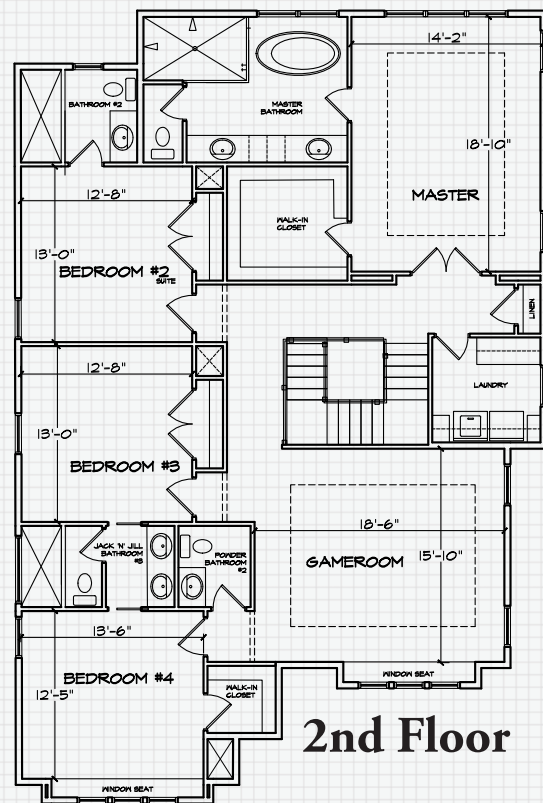

NEW HAVEN

Craftsmen Style, Only in America

Designed in the Craftsmen-style of architecture, this home will appeal to diverse lifestyles. Relax on the inviting front porch and then come inside to enjoy the inspired details that are standard with all our homes. The heart of this home is in the spacious Kitchen that includes a huge island prep area with a built-in table and plenty of seating. Perfect for entertaining, the Kitchen area flows into the Grand Living Room with its wall of stackable sliding glass doors that lead to the very large outdoor living space. A Butler's Pantry and formal Dining Room further enhances the entertaining atmosphere of this amazing home.

- 4 bedrooms, 3 baths, 2 half baths – 3,644 SF of living area & 4,799 SF under roof
- Hardie board siding, window wraps, gable detail for maintenance free living
- Brick paver driveway and 2-car garage
- 10' ceilings with 8' interior doors throughout
- Natural gas package to include 2 tankless water heaters, cook top and dryer.
- Game Room includes Powder Room, and a shaker style window seat with storage.
- 2 - High efficiency 15 SEER heat pumps with electric strips