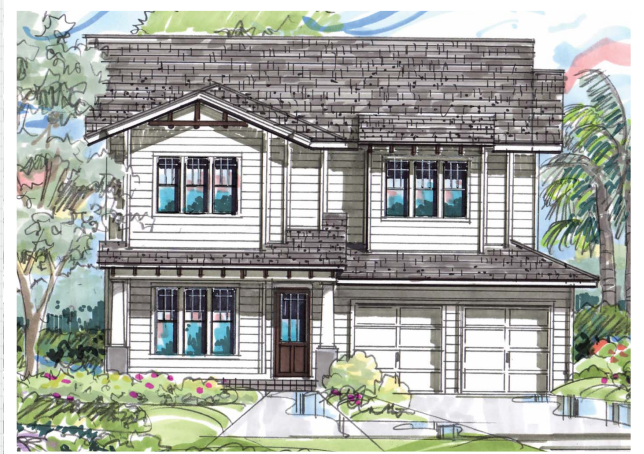

NEW HAVEN

Craftsmen Style, Only in America

Designed in the Craftsmen-style of architecture, this home will appeal to diverse lifestyles. Relax on the inviting front porch and then come inside to enjoy the inspired details that are standard with all our homes. The heart of this home is in the spacious Kitchen that includes a huge island prep area with a built-in table and plenty of seating. Perfect for entertaining, the Kitchen area flows into the Grand Living Room with its wall of stackable sliding glass doors that lead to the very large outdoor living space. A Butler's Pantry and formal Dining Room further enhances the entertaining atmosphere of this amazing home.

- 4 bedrooms, 3 baths, 2 half baths – 3,644 SF of living area & 4,799 SF under roof
- Hardie board siding, window wraps, gable detail for maintenance free living
- Brick paver driveway and 2-car garage
- 10' ceilings with 8' interior doors throughout
- Natural gas package to include 2 tankless water heaters, cook top and dryer.
- Game Room includes Powder Room, and a shaker style window seat with storage.
- 2 - High efficiency 15 SEER heat pumps with electric strips