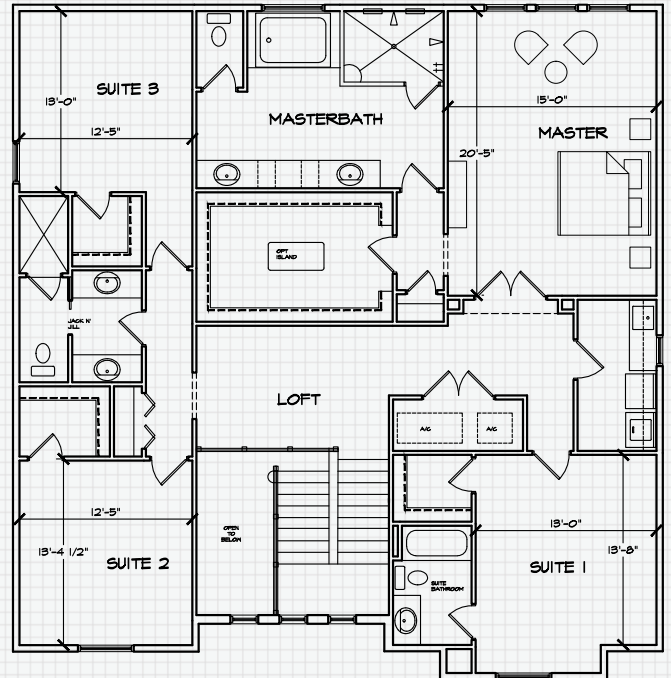

# THE WINDSOR

## Royal Grandeur

Escape to your own private palatial estate with the Windsor! Surround yourself in luxury and elegance living in this beautifully appointed home. The first floor offers a large gourmet kitchen with adjoining café in addition to a formal dining area. The second floor features an oversized loft in addition to the master suite and 3 additional secondary suites.

1st Floor

2nd Floor

- 4 bedrooms, 4 1/2 baths, and an oversized garage
- Loft, study, and game room
- Extended lanai for outdoor living
- Elegant formal dining room
- Granite countertops in the kitchen, bathrooms, and laundry room
- 4,077 square feet of living area, 5,319 square feet under roof