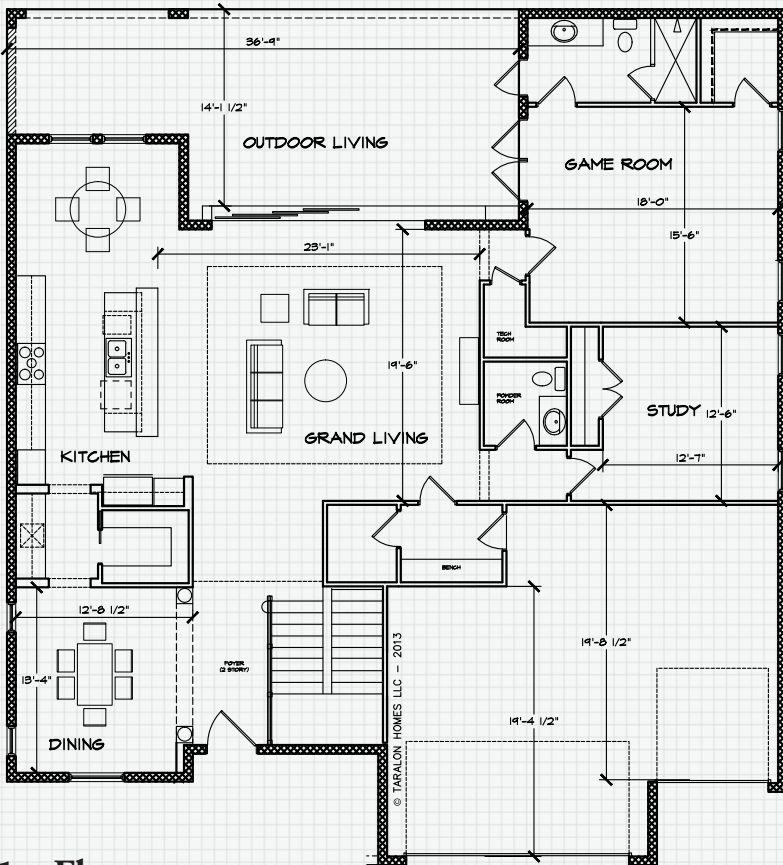

# THE WINDSOR

## Royal Grandeur

Escape to your own private palatial estate with the Windsor! Surround yourself in luxury and elegance living in this beautifully appointed home. The first floor offers a large gourmet kitchen with adjoining café in addition to a formal dining area. The second floor features an oversized loft in addition to the master suite and 3 additional secondary suites.

1st Floor

2nd Floor

- 4 bedrooms, 4 1/2 baths, and an oversized garage
- Loft, study, and game room
- Extended lanai for outdoor living
- Elegant formal dining room
- Granite countertops in the kitchen, bathrooms, and laundry room
- 4,077 square feet of living area, 5,319 square feet under roof