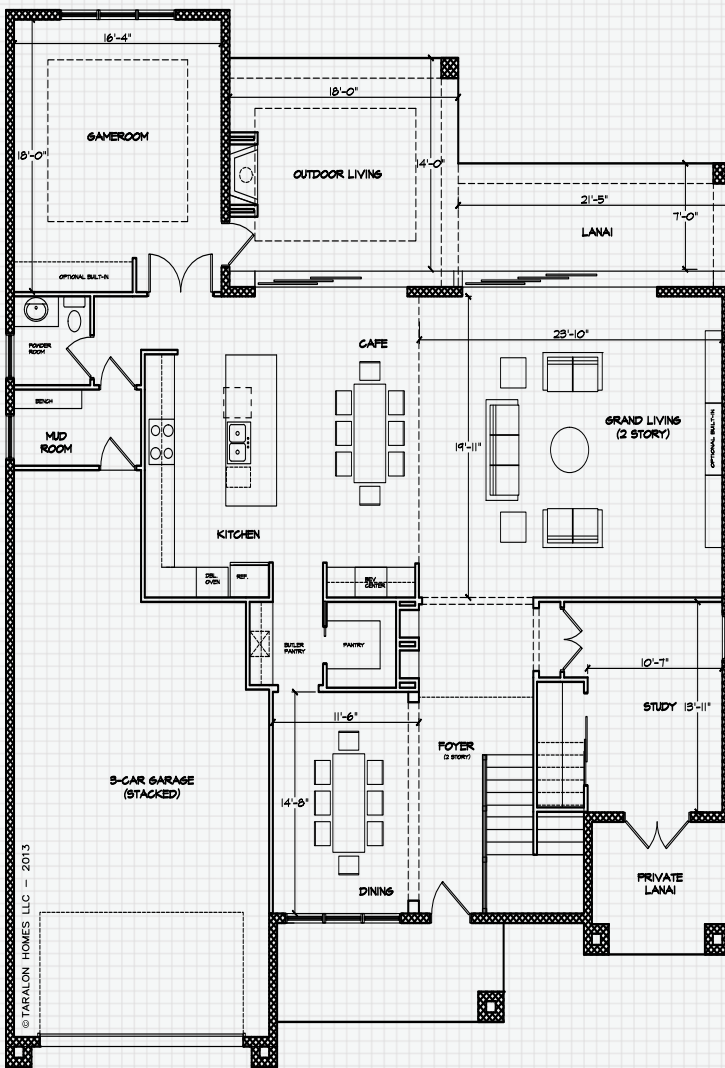

THE MANHATTAN

Urban Classic

Welcome to Manhattan! Sleek and sophisticated, the well-appointed Manhattan is the ideal family home and offers many unique appointments. The first floor includes a game room, two lanais and an oversized outdoor living space in addition to a private study and formal dining area. The second floor features a large master suite and three additional secondary suites.

1st Floor

2nd Floor

- 4 bedrooms, 3 1/2 baths, and a stacked three-car garage
- Two separate lanai's and an outdoor living area
- Formal dining area
- Large gourmet kitchen
- Study with private lanai
- Two story Grand living area
- 3,856 square feet of living area and 5,204 square feet under roof