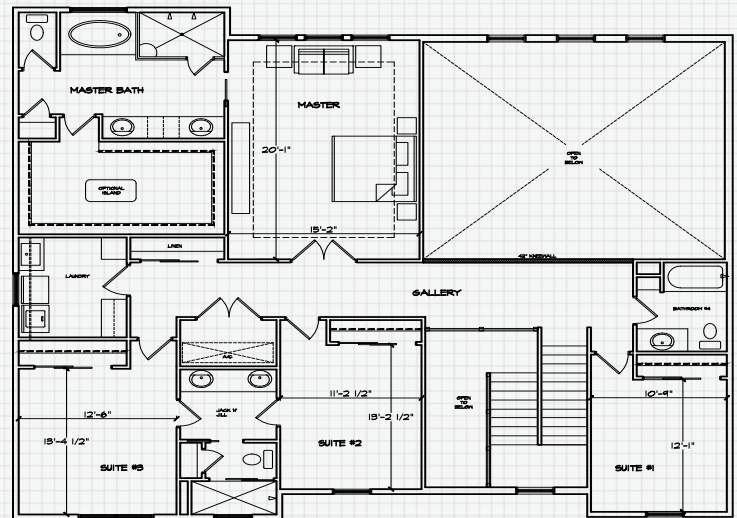

THE MANHATTAN

Urban Classic

Welcome to Manhattan! Sleek and sophisticated, the well-appointed Manhattan is the ideal family home and offers many unique appointments. The first floor includes a game room, two lanais and an oversized outdoor living space in addition to a private study and formal dining area. The second floor features a large master suite and three additional secondary suites.

1st Floor

2nd Floor

- 4 bedrooms, 3 1/2 baths, and a stacked three-car garage
- Two separate lanai's and an outdoor living area
- Formal dining area
- Large gourmet kitchen
- Study with private lanai
- Two story Grand living area
- 3,856 square feet of living area and 5,204 square feet under roof