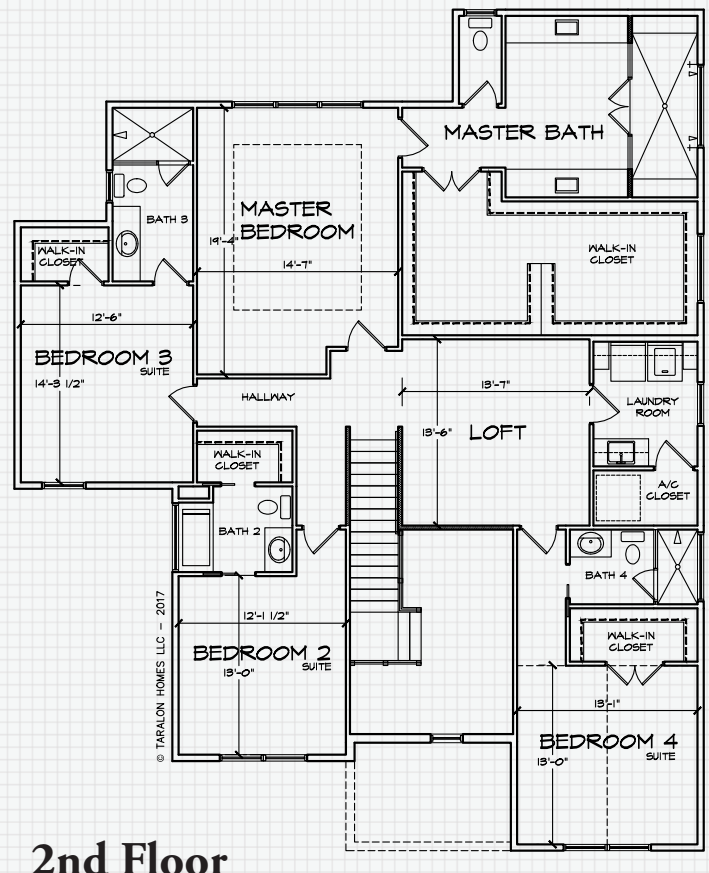

LA ROCHELLE

Come Home to your French Country Estate

This is a stunning French Country style home! The impressive exterior has high pitched roof lines, shingle roof, natural stone veneer and a metal accent roof over the bay window. The spacious Kitchen has plenty of room for seating at the island, a 6-burner gas range with double oven and custom wood mantle hood. In addition to the Grand Living Room with fireplace, the 1st floor also features a Den and a formal Dining Room complete with a Butler's Pantry. On the 2nd floor, you can relax in the vast Master Suite that boasts a huge closet with his and her sections. There is also a Laundry Room upstairs. No detail is missed.

- 4 bedrooms, 4 full baths, 2 half baths, Den, Café, Loft and 3-car garage
- 3,902 Sq. feet of air-conditioned living space and 5,100 Sq. feet under roof
- 8' 2 panel interior doors, 11' ceilings downstairs and 10' tall upstairs
- 5" Naturally Aged Classic Series wood flooring throughout common areas
- 7" Crown Molding and 7-1/4" base boards in most common areas and Master Suite
- 2 tankless hot water heaters and natural gas for fireplace, dryer and cooktop
- 6' Vinyl fence with 2 gates and a complete landscape package with sprinkler system