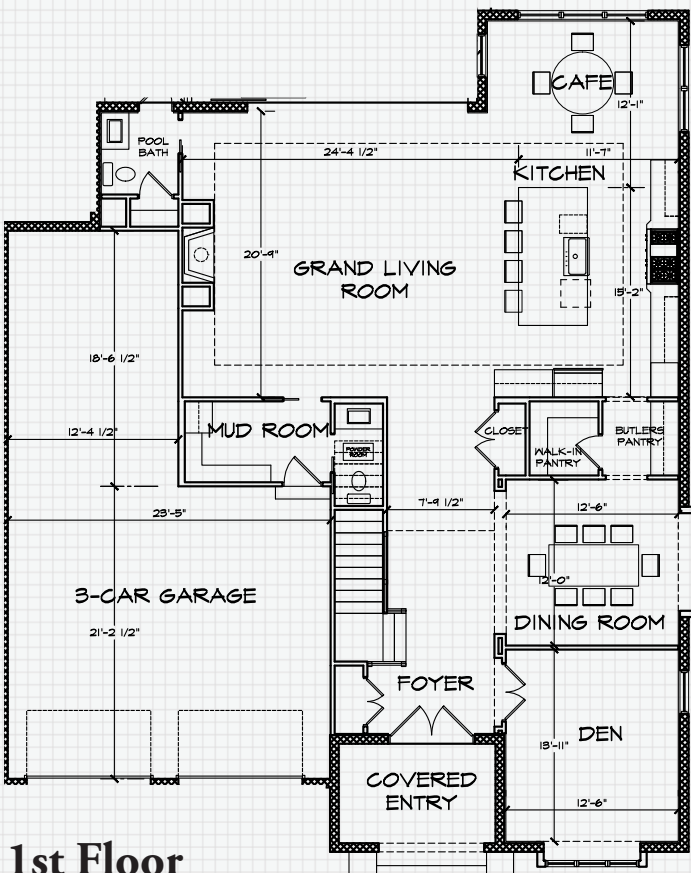

LA ROCHELLE

Come Home to your French Country Estate

This is a stunning French Country style home! The impressive exterior has high pitched roof lines, shingle roof, natural stone veneer and a metal accent roof over the bay window. The spacious Kitchen has plenty of room for seating at the island, a 6-burner gas range with double oven and custom wood mantle hood. In addition to the Grand Living Room with fireplace, the 1st floor also features a Den and a formal Dining Room complete with a Butler's Pantry. On the 2nd floor, you can relax in the vast Master Suite that boasts a huge closet with his and her sections. There is also a Laundry Room upstairs. No detail is missed.

- 4 bedrooms, 4 full baths, 2 half baths, Den, Café, Loft and 3-car garage
- 3,902 Sq. feet of air-conditioned living space and 5,100 Sq. feet under roof
- 8' 2 panel interior doors, 11' ceilings downstairs and 10' tall upstairs
- 5" Naturally Aged Classic Series wood flooring throughout common areas
- 7" Crown Molding and 7-1/4" base boards in most common areas and Master Suite
- 2 tankless hot water heaters and natural gas for fireplace, dryer and cooktop
- 6' Vinyl fence with 2 gates and a complete landscape package with sprinkler system