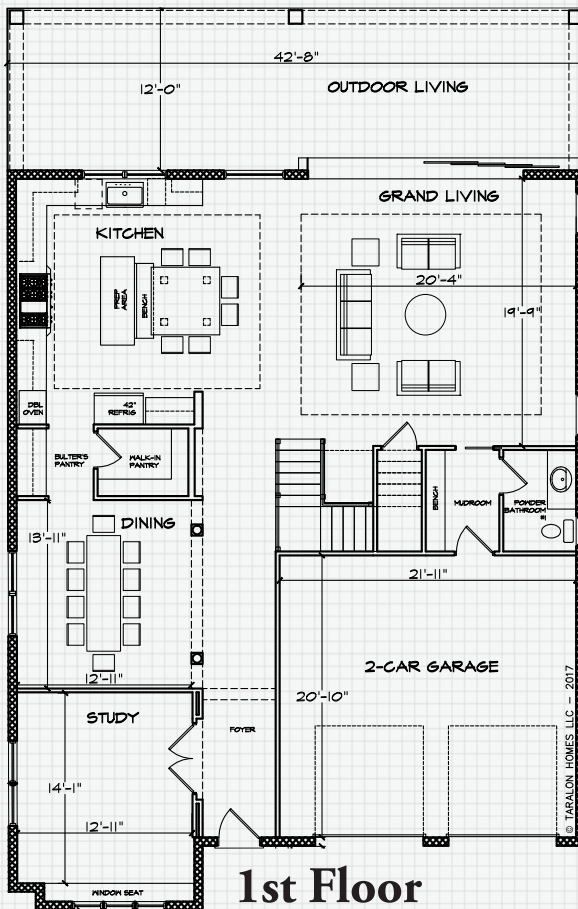

NEW HAVEN

Craftsmen Style, Only in America

Designed in the Craftsmen-style of architecture, this home will appeal to diverse lifestyles. Relax on the inviting front porch and then come inside to enjoy the inspired details that are standard with all our homes. The heart of this home is in the spacious Kitchen that includes a huge island prep area with a built-in table and plenty of seating. Perfect for entertaining, the Kitchen area flows into the Grand Living Room with its wall of stackable sliding glass doors that lead to the very large outdoor living space. A Butler's Pantry and formal Dining Room further enhances the entertaining atmosphere of this amazing home.

- 4 bedrooms, 3 baths, 2 half baths – 3,644 SF of living area & 4,799 SF under roof
- Hardie board siding, window wraps, gable detail for maintenance free living
- Brick paver driveway and 2-car garage
- 10' ceilings with 8' interior doors throughout
- Natural gas package to include 2 tankless water heaters, cook top and dryer.
- Game Room includes Powder Room, and a shaker style window seat with storage.
- 2 - High efficiency 15 SEER heat pumps with electric strips