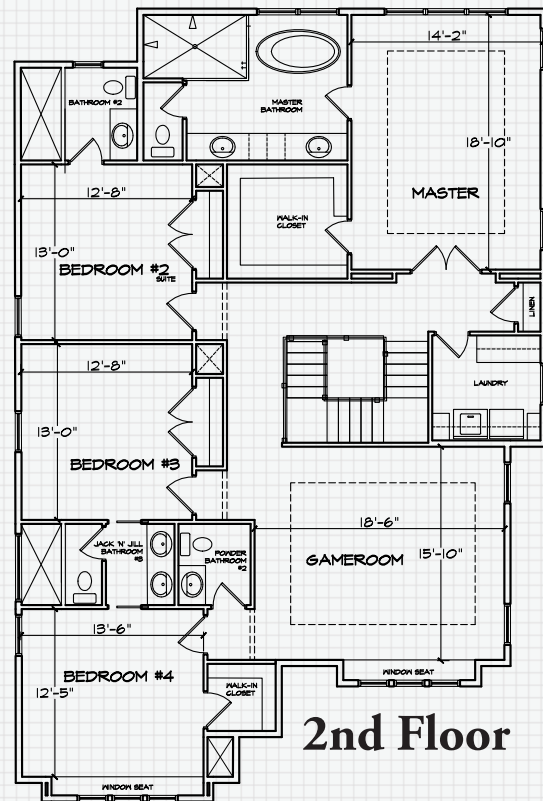

NEW HAVEN

Craftsmen Style, Only in America

Designed in the Craftsmen-style of architecture, this home will appeal to diverse lifestyles. Relax on the inviting front porch and then come inside to enjoy the inspired details that are standard with all our homes. The heart of this home is in the spacious Kitchen that includes a huge island prep area with a built-in table and plenty of seating. Perfect for entertaining, the Kitchen area flows into the Grand Living Room with its wall of stackable sliding glass doors that lead to the very large outdoor living space. A Butler's Pantry and formal Dining Room further enhances the entertaining atmosphere of this amazing home.

- 4 bedrooms, 3 baths, 2 half baths – 3,644 SF of living area & 4,799 SF under roof
- Hardie board siding, window wraps, gable detail for maintenance free living
- Brick paver driveway and 2-car garage
- 10' ceilings with 8' interior doors throughout
- Natural gas package to include 2 tankless water heaters, cook top and dryer.
- Game Room includes Powder Room, and a shaker style window seat with storage.
- 2 - High efficiency 15 SEER heat pumps with electric strips