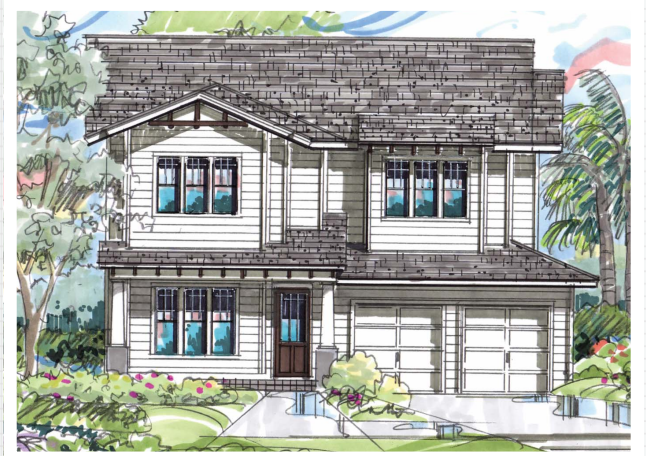

NEW HAVEN

Craftsmen Style, Only in America

Designed in the Craftsmen-style of architecture, this home will appeal to diverse lifestyles. Relax on the inviting front porch and then come inside to enjoy the inspired details that are standard with all our homes. The heart of this home is in the spacious Kitchen that includes a huge island prep area with a built-in table and plenty of seating. Perfect for entertaining, the Kitchen area flows into the Grand Living Room with its wall of stackable sliding glass doors that lead to the very large outdoor living space. A Butler's Pantry and formal Dining Room further enhances the entertaining atmosphere of this amazing home.

- 4 bedrooms, 3 baths, 2 half baths – 3,644 SF of living area & 4,799 SF under roof
- Hardie board siding, window wraps, gable detail for maintenance free living
- Brick paver driveway and 2-car garage
- 10' ceilings with 8' interior doors throughout
- Natural gas package to include 2 tankless water heaters, cook top and dryer.
- Game Room includes Powder Room, and a shaker style window seat with storage.
- 2 - High efficiency 15 SEER heat pumps with electric strips