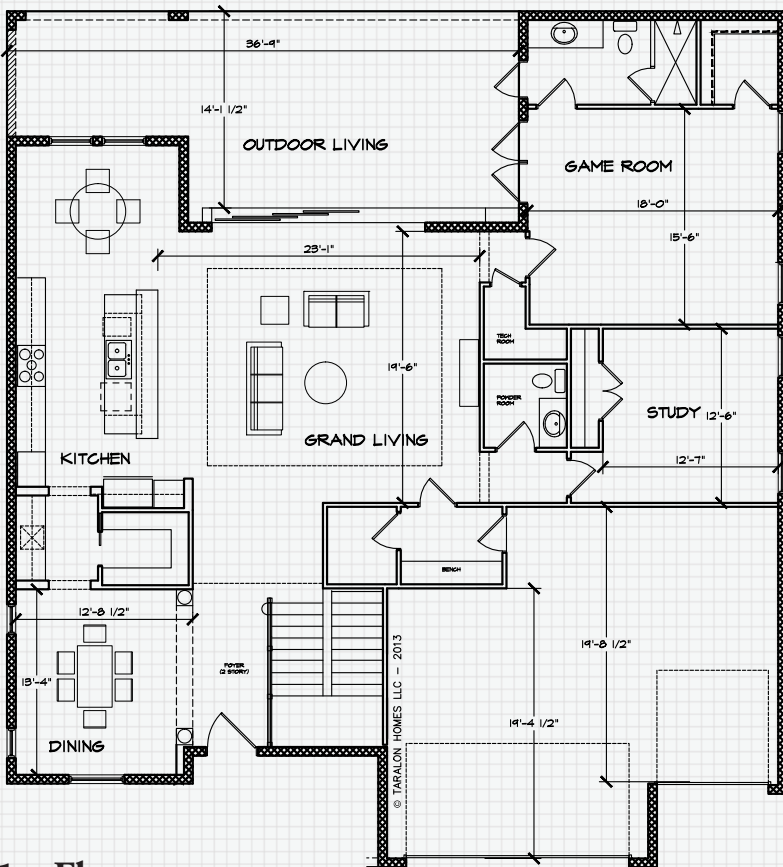

THE WINDSOR

Royal Grandeur

Escape to your own private palatial estate with the Windsor! Surround yourself in luxury and elegance living in this beautifully appointed home. The first floor offers a large gourmet kitchen with adjoining café in addition to a formal dining area. The second floor features an oversized loft in addition to the master suite and 3 additional secondary suites.

1st Floor

2nd Floor

- 4 bedrooms, 4 1/2 baths, and an oversized garage
- Loft, study, and game room
- Extended lanai for outdoor living
- Elegant formal dining room
- Granite countertops in the kitchen, bathrooms, and laundry room
- 4,077 square feet of living area, 5,319 square feet under roof