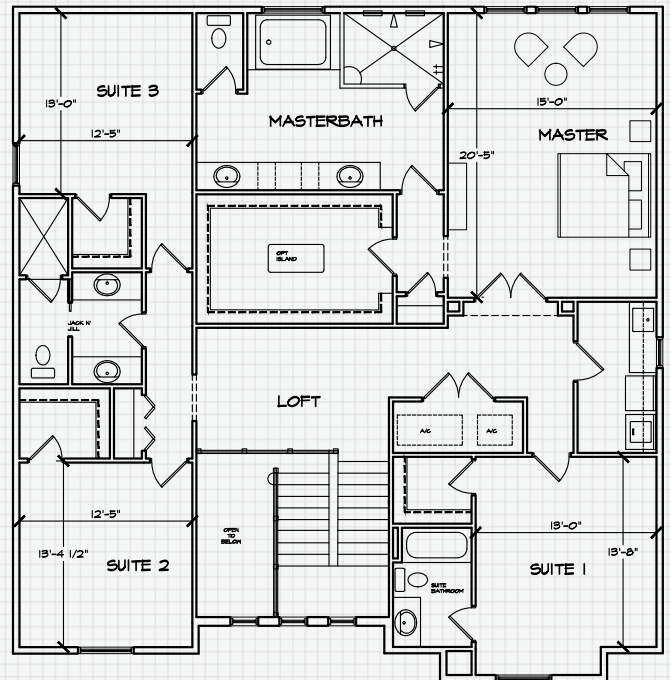

THE WINDSOR

Royal Grandeur

Escape to your own private palatial estate with the Windsor! Surround yourself in luxury and elegance living in this beautifully appointed home. The first floor offers a large gourmet kitchen with adjoining café in addition to a formal dining area. The second floor features an oversized loft in addition to the master suite and 3 additional secondary suites.

1st Floor

2nd Floor

- 4 bedrooms, 4 1/2 baths, and an oversized garage
- Loft, study, and game room
- Extended lanai for outdoor living
- Elegant formal dining room
- Granite countertops in the kitchen, bathrooms, and laundry room
- 4,077 square feet of living area, 5,319 square feet under roof