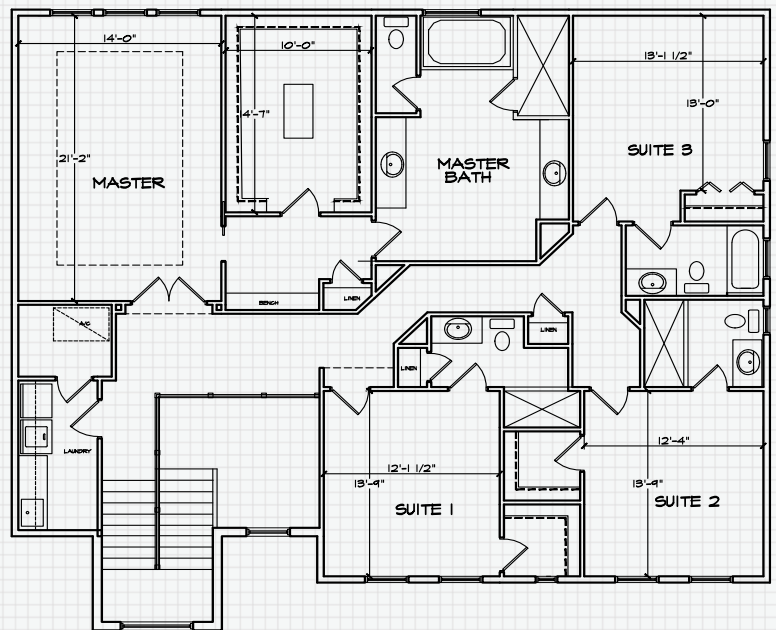

THE SALERNO

Bold & Beautiful - Dare to be different!

No detail has been overlooked in the elegantly appointed Salerno. With more than 4,000 sq. ft of living area, this home is ideal for entertaining family and friends. The charming front porch and extended outdoor living create ideal areas for Florida outdoor living and entertaining.

1st Floor

2nd Floor

- 4 bedrooms, 3 1/2 baths and an oversized two-car garage
- Welcoming covered front porch
- Oversized two stall car garage
- An abundance of windows allowing for natural light throughout
- Private study
- Butler's Pantry
- Game room
- 4,404 square feet of living area and 5,646 square feet under roof