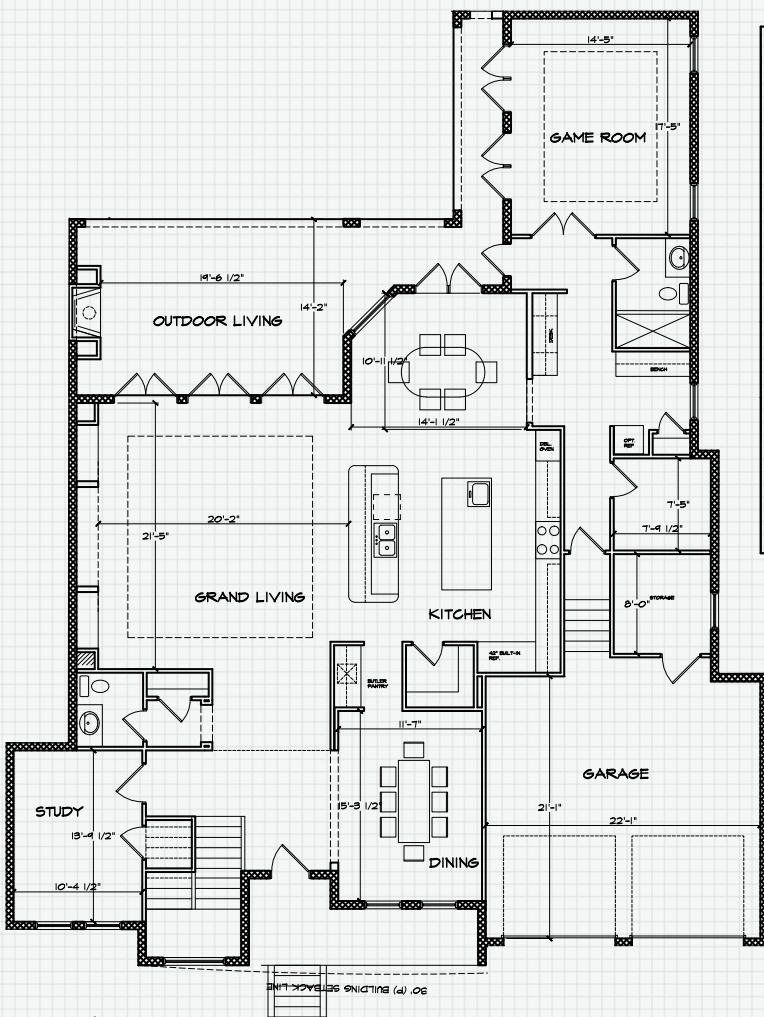

THE SALERNO

Bold & Beautiful - Dare to be different!

No detail has been overlooked in the elegantly appointed Salerno. With more than 4,000 sq. ft of living area, this home is ideal for entertaining family and friends. The charming front porch and extended outdoor living create ideal areas for Florida outdoor living and entertaining.

1st Floor

2nd Floor

- 4 bedrooms, 3 1/2 baths and an oversized two-car garage
- Welcoming covered front porch
- Oversized two stall car garage
- An abundance of windows allowing for natural light throughout
- Private study
- Butler's Pantry
- Game room
- 4,404 square feet of living area and 5,646 square feet under roof