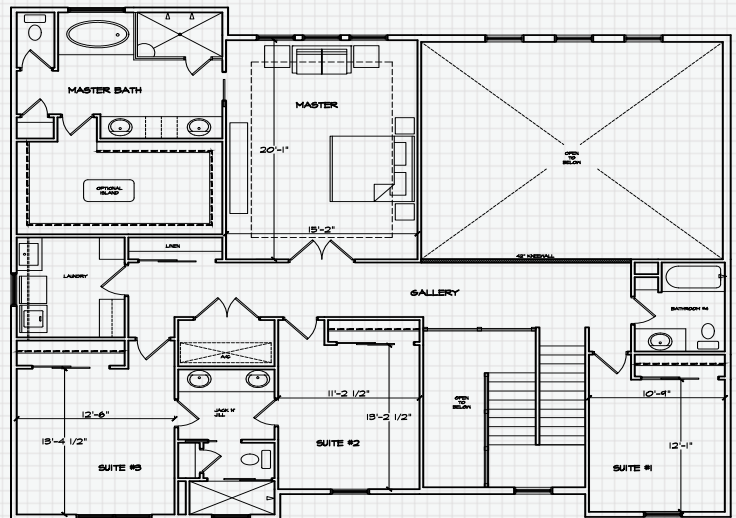

# THE MANHATTAN

## Urban Classic

Welcome to Manhattan! Sleek and sophisticated, the well-appointed Manhattan is the ideal family home and offers many unique appointments. The first floor includes a game room, two lanais and an oversized outdoor living space in addition to a private study and formal dining area. The second floor features a large master suite and three additional secondary suites.

1st Floor

2nd Floor

- 4 bedrooms, 3 1/2 baths, and a stacked three-car garage
- Two separate lanai's and an outdoor living area
- Formal dining area
- Large gourmet kitchen
- Study with private lanai
- Two story Grand living area
- 3,856 square feet of living area and 5,204 square feet under roof