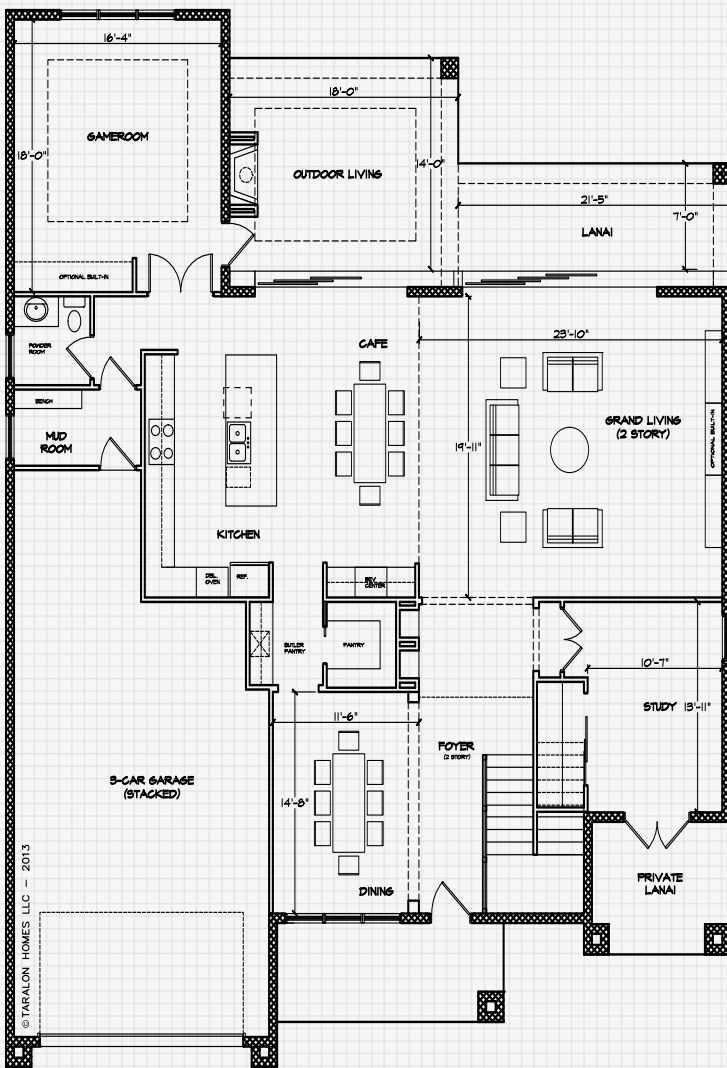

# THE MANHATTAN

## Urban Classic

Welcome to Manhattan! Sleek and sophisticated, the well-appointed Manhattan is the ideal family home and offers many unique appointments. The first floor includes a game room, two lanais and an oversized outdoor living space in addition to a private study and formal dining area. The second floor features a large master suite and three additional secondary suites.

1st Floor

2nd Floor

- 4 bedrooms, 3 1/2 baths, and a stacked three-car garage
- Two separate lanai's and an outdoor living area
- Formal dining area
- Large gourmet kitchen
- Study with private lanai
- Two story Grand living area
- 3,856 square feet of living area and 5,204 square feet under roof