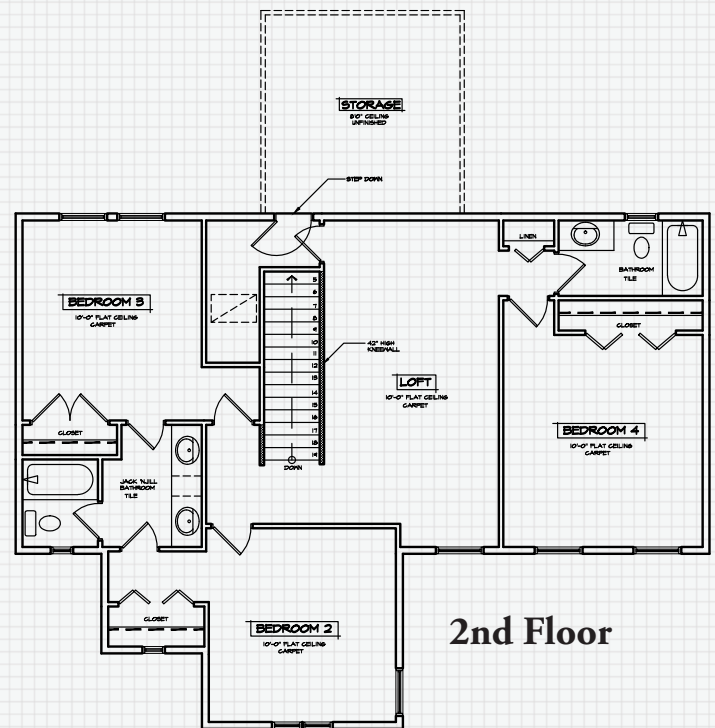

THE PALENCIA

Luxury Living – Your Mediterranean Sanctuary

Bienvenida a Casa! Welcome home to the custom *Palencia*. This immaculate home will astonish you the moment you step inside the foyer. Open, airy and spacious, the Palencia features impressive appointments one would expect in a Mediterranean Estate, including a Grand Living area, Den/Office, formal dining area, and luxury Kitchen and Café. The Palencia's crown jewel is the expansive Owner's Retreat located on the first floor providing privacy and serenity.

1st Floor

2nd Floor

- 4 bedrooms, 3 baths, 2 half baths, and oversized two-car garage
- Spanish Mediterranean with arched entry
- Inviting front porch
- Barrel tile roof, Brick paver driveway, entry, and lanai
- 5" plank hand scraped maple twilight wood flooring in common areas
- 5 1/4" crown molding
- 3,484 square feet of living area, 4,434 square feet under roof