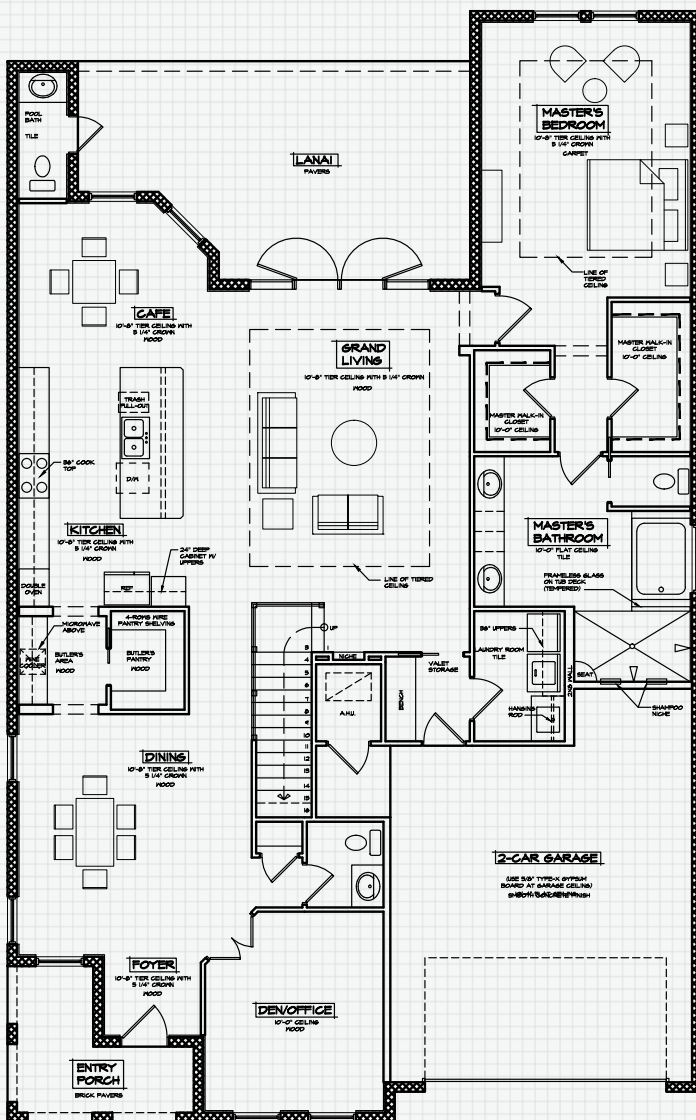

THE PALENCIA

Luxury Living – Your Mediterranean Sanctuary

Bienvenida a Casa! Welcome home to the custom *Palencia*. This immaculate home will astonish you the moment you step inside the foyer. Open, airy and spacious, the Palencia features impressive appointments one would expect in a Mediterranean Estate, including a Grand Living area, Den/Office, formal dining area, and luxury Kitchen and Café. The Palencia's crown jewel is the expansive Owner's Retreat located on the first floor providing privacy and serenity.

1st Floor

2nd Floor

- 4 bedrooms, 3 baths, 2 half baths, and oversized two-car garage
- Spanish Mediterranean with arched entry
- Inviting front porch
- Barrel tile roof, Brick paver driveway, entry, and lanai
- 5" plank hand scraped maple twilight wood flooring in common areas
- 5 1/4" crown molding
- 3,484 square feet of living area, 4,434 square feet under roof