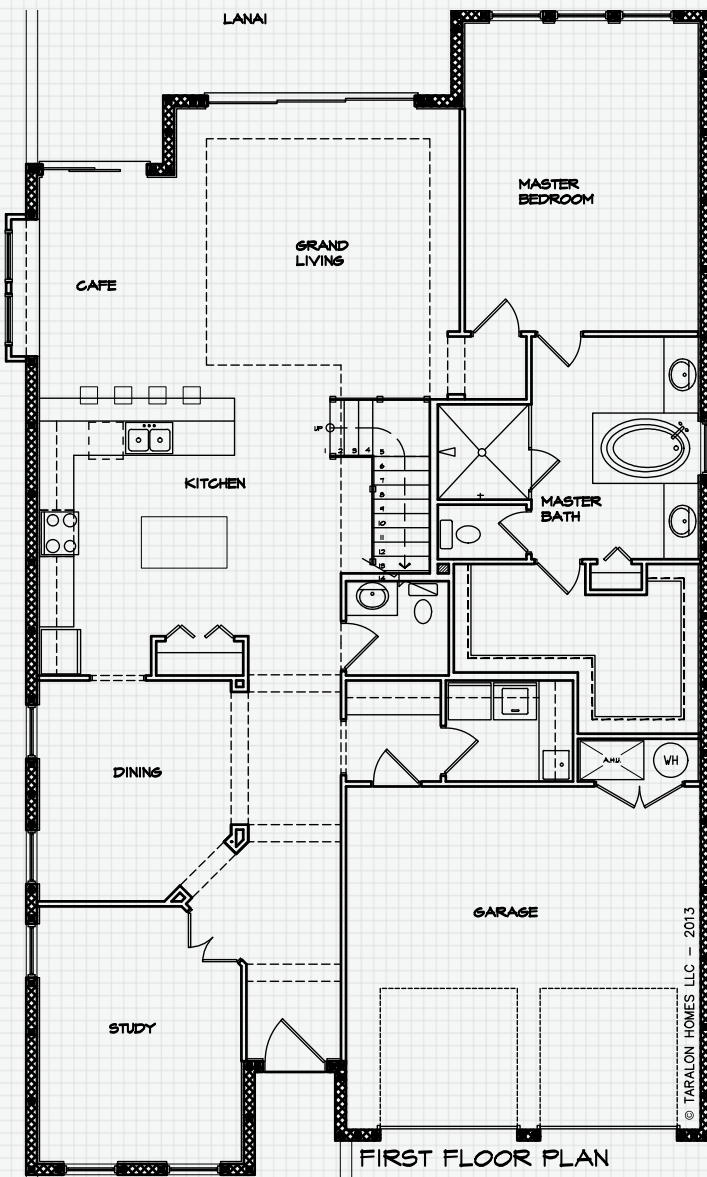

# THE JAMESTOWN

*Traditional Grandeur – Creative Perfection*

Surround yourself in the warmth, charm, tradition and character of a colonial New England design from Taralon Homes. The classic *Jamestown* features an historic exterior combined with a modernized interior to provide a new level of convenience and comfort, a rare find in residential architecture design today. The Jamestown is the ideal family home with a feel of grandeur and elegance.

**1st Floor**

**2nd Floor**

- Four bedrooms, three and one half baths, and oversized two-car garage
- Colonial design
- Wood flooring
- Brick paver driveway, front entry, and rear lanai
- Granite countertops in kitchen, bathrooms, and laundry room
- Master Suite located on the first floor
- 3,160 square feet of living area