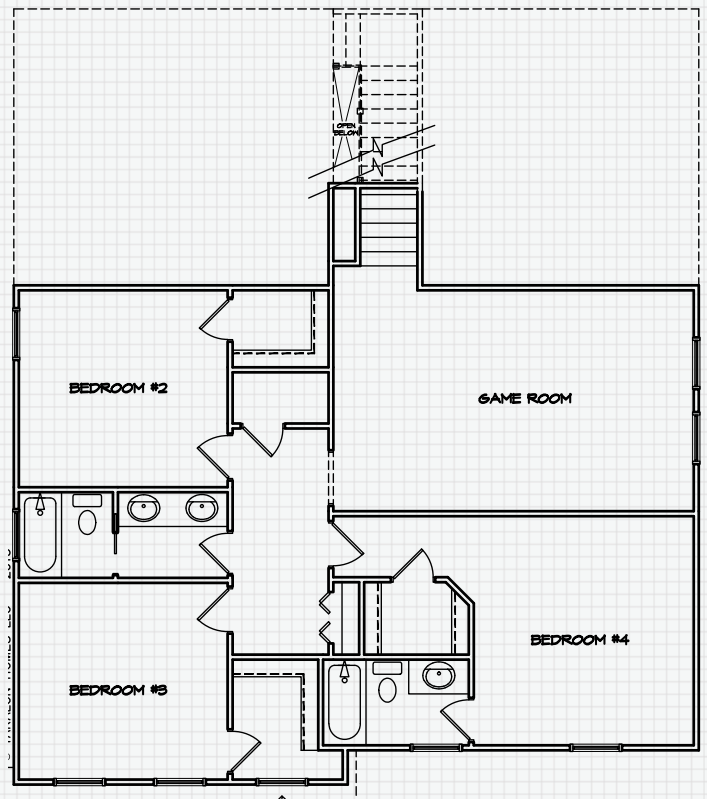

# THE JAMESTOWN

*Traditional Grandeur – Creative Perfection*

Surround yourself in the warmth, charm, tradition and character of a colonial New England design from Taralon Homes. The classic *Jamestown* features an historic exterior combined with a modernized interior to provide a new level of convenience and comfort, a rare find in residential architecture design today. The Jamestown is the ideal family home with a feel of grandeur and elegance.

**1st Floor**

**2nd Floor**

- Four bedrooms, three and one half baths, and oversized two-car garage
- Colonial design
- Wood flooring
- Brick paver driveway, front entry, and rear lanai
- Granite countertops in kitchen, bathrooms, and laundry room
- Master Suite located on the first floor
- 3,160 square feet of living area