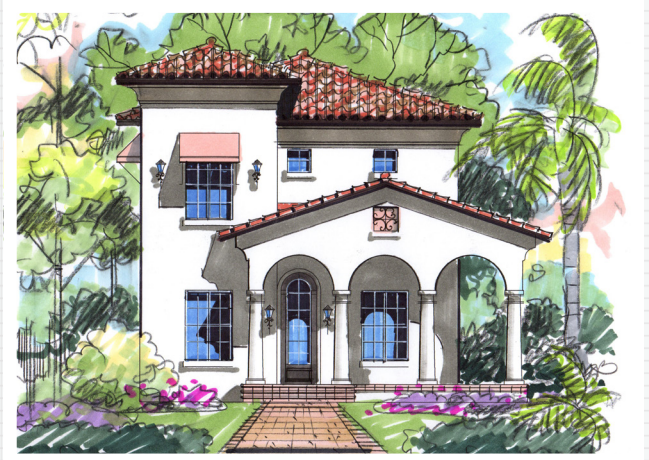

THE VALENCIA

Old World Elegance

Don't miss this Old World Mediterranean style home with all of today's conveniences. Elegant columns line the wrap around front porch and give this home both warmth and style. The Valencia has everything you would want in your new home from the Naturally Aged Maple Blackstone wood flooring, stunning kitchen and an oversized Master Suite with two huge walk in closets.

1st Floor

2nd Floor

- 4 bedrooms, 3 1/2 baths, and a rear entry garage
- Formal dining, study, and grand room
- Brick paver entry walk, driveway, and side lanai
- Naturally aged Maple Blackstone wood flooring in common areas
- Gourmet kitchen with Kitchen Aid/Jenn Air appliances and crown molding
- Natural Gas package with a tankless hot water heater
- 3063 square feet of living area, 4,092 square feet under roof