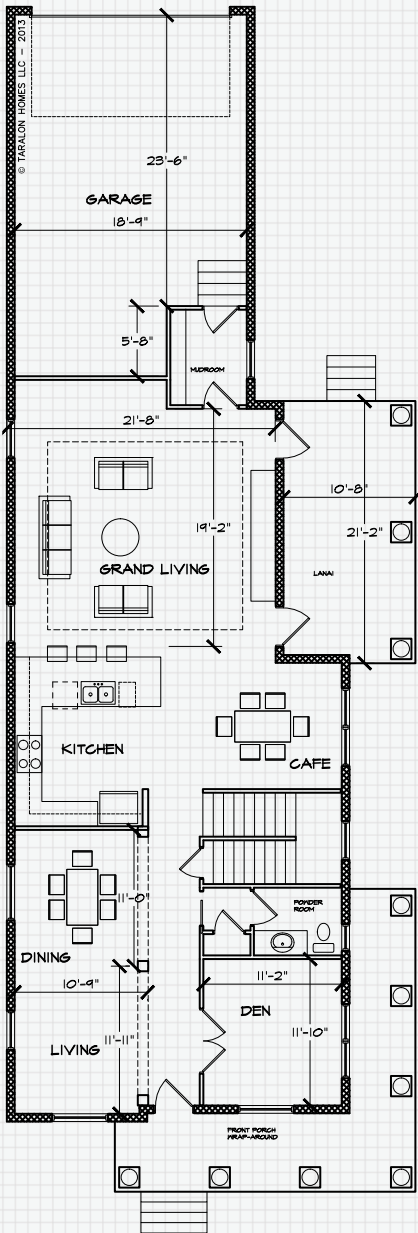

THE VALENCIA

Old World Elegance

Don't miss this Old World Mediterranean style home with all of today's conveniences. Elegant columns line the wrap around front porch and give this home both warmth and style. The Valencia has everything you would want in your new home from the Naturally Aged Maple Blackstone wood flooring, stunning kitchen and an oversized Master Suite with two huge walk in closets.

1st Floor

2nd Floor

- 4 bedrooms, 3 1/2 baths, and a rear entry garage
- Formal dining, study, and grand room
- Brick paver entry walk, driveway, and side lanai
- Naturally aged Maple Blackstone wood flooring in common areas
- Gourmet kitchen with Kitchen Aid/Jenn Air appliances and crown molding
- Natural Gas package with a tankless hot water heater
- 3063 square feet of living area, 4,092 square feet under roof