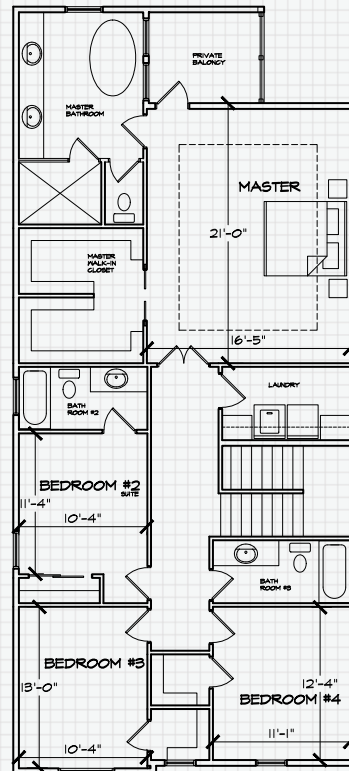

THE VALENCIA

Old World Elegance

Don't miss this Old World Mediterranean style home with all of today's conveniences. Elegant columns line the wrap around front porch and give this home both warmth and style. The Valencia has everything you would want in your new home from the Naturally Aged Maple Blackstone wood flooring, stunning kitchen and an oversized Master Suite with two huge walk in closets.

1st Floor

2nd Floor

- 4 bedrooms, 3 1/2 baths, and a rear entry garage
- Formal dining, study, and grand room
- Brick paver entry walk, driveway, and side lanai
- Naturally aged Maple Blackstone wood flooring in common areas
- Gourmet kitchen with Kitchen Aid/Jenn Air appliances and crown molding
- Natural Gas package with a tankless hot water heater
- 3063 square feet of living area, 4,092 square feet under roof